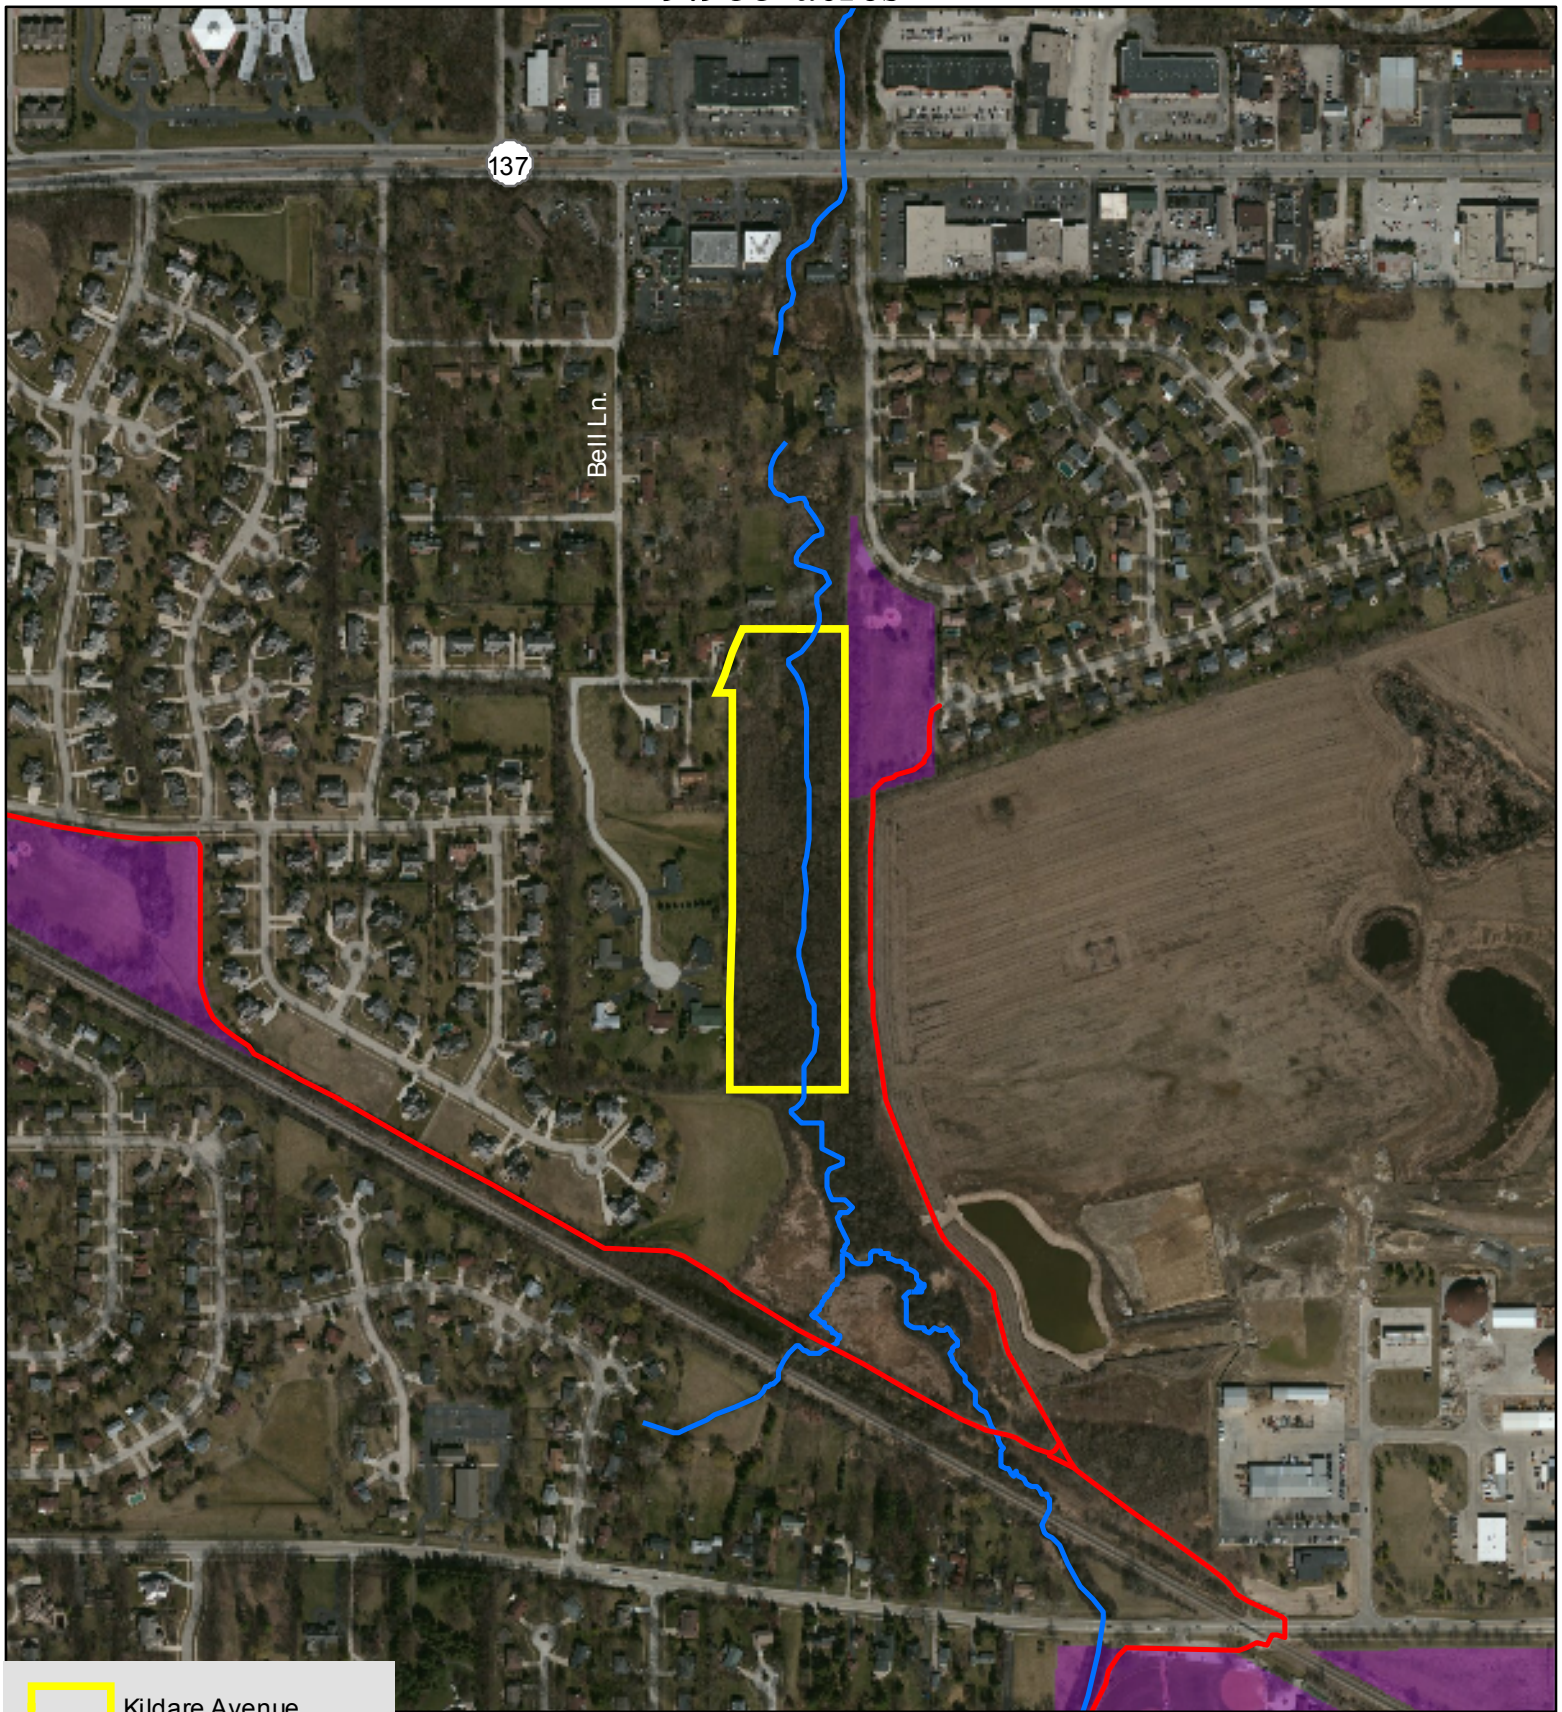

# Kildare Avenue

9.955 acres

-  Kildare Avenue
-  Village of Libertyville
-  Trails
-  Streams

1 inch = 550 feet 06/2013