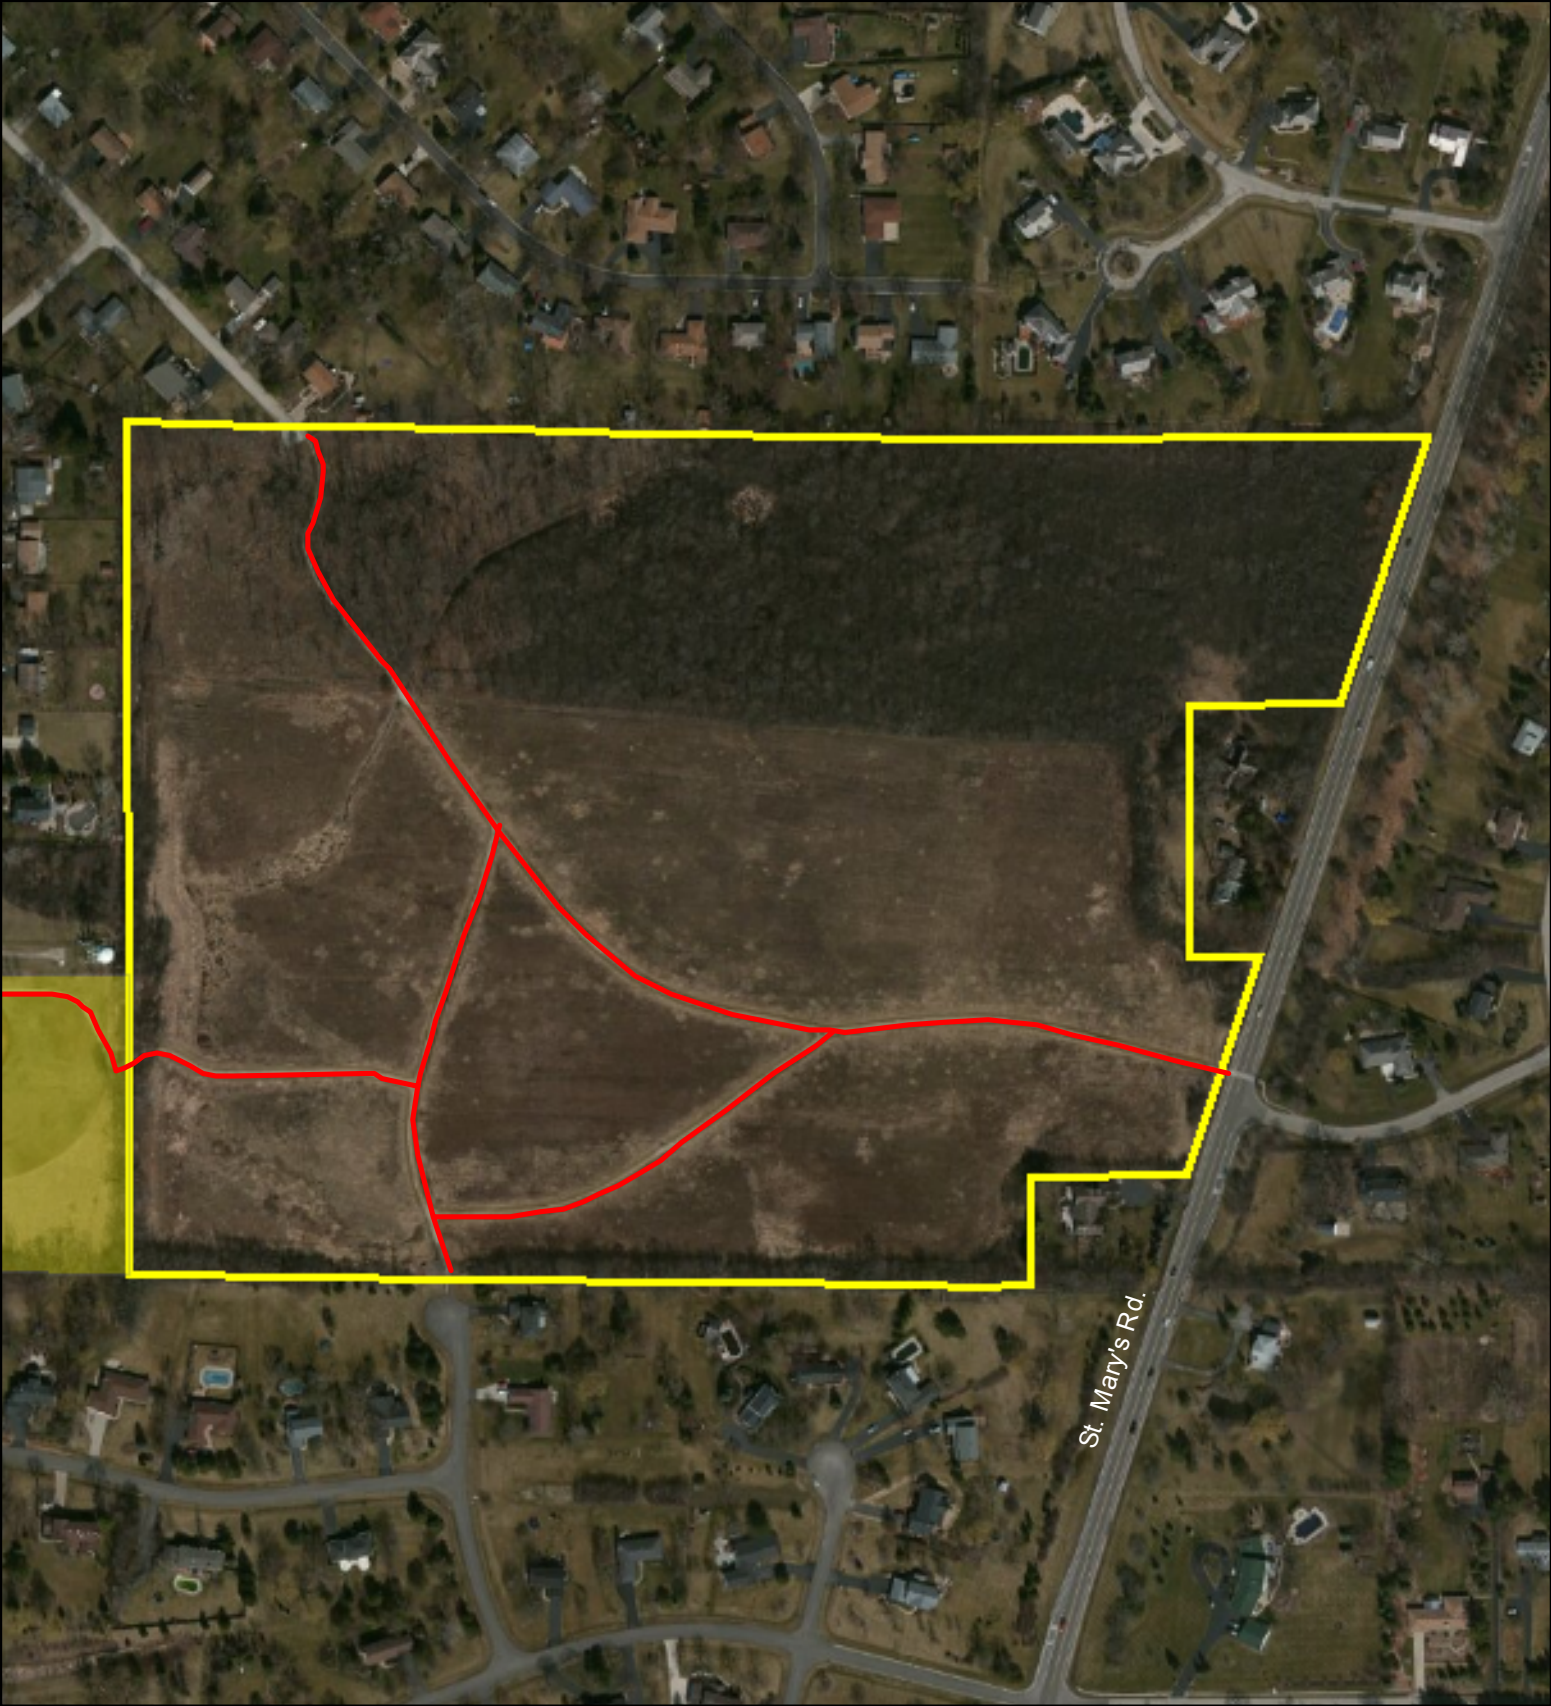

St. Mary's Road

52.321 acres

-  St. Mary's Road
-  Township Park
-  Trails .74 miles

1 inch = 300 feet 05/2013