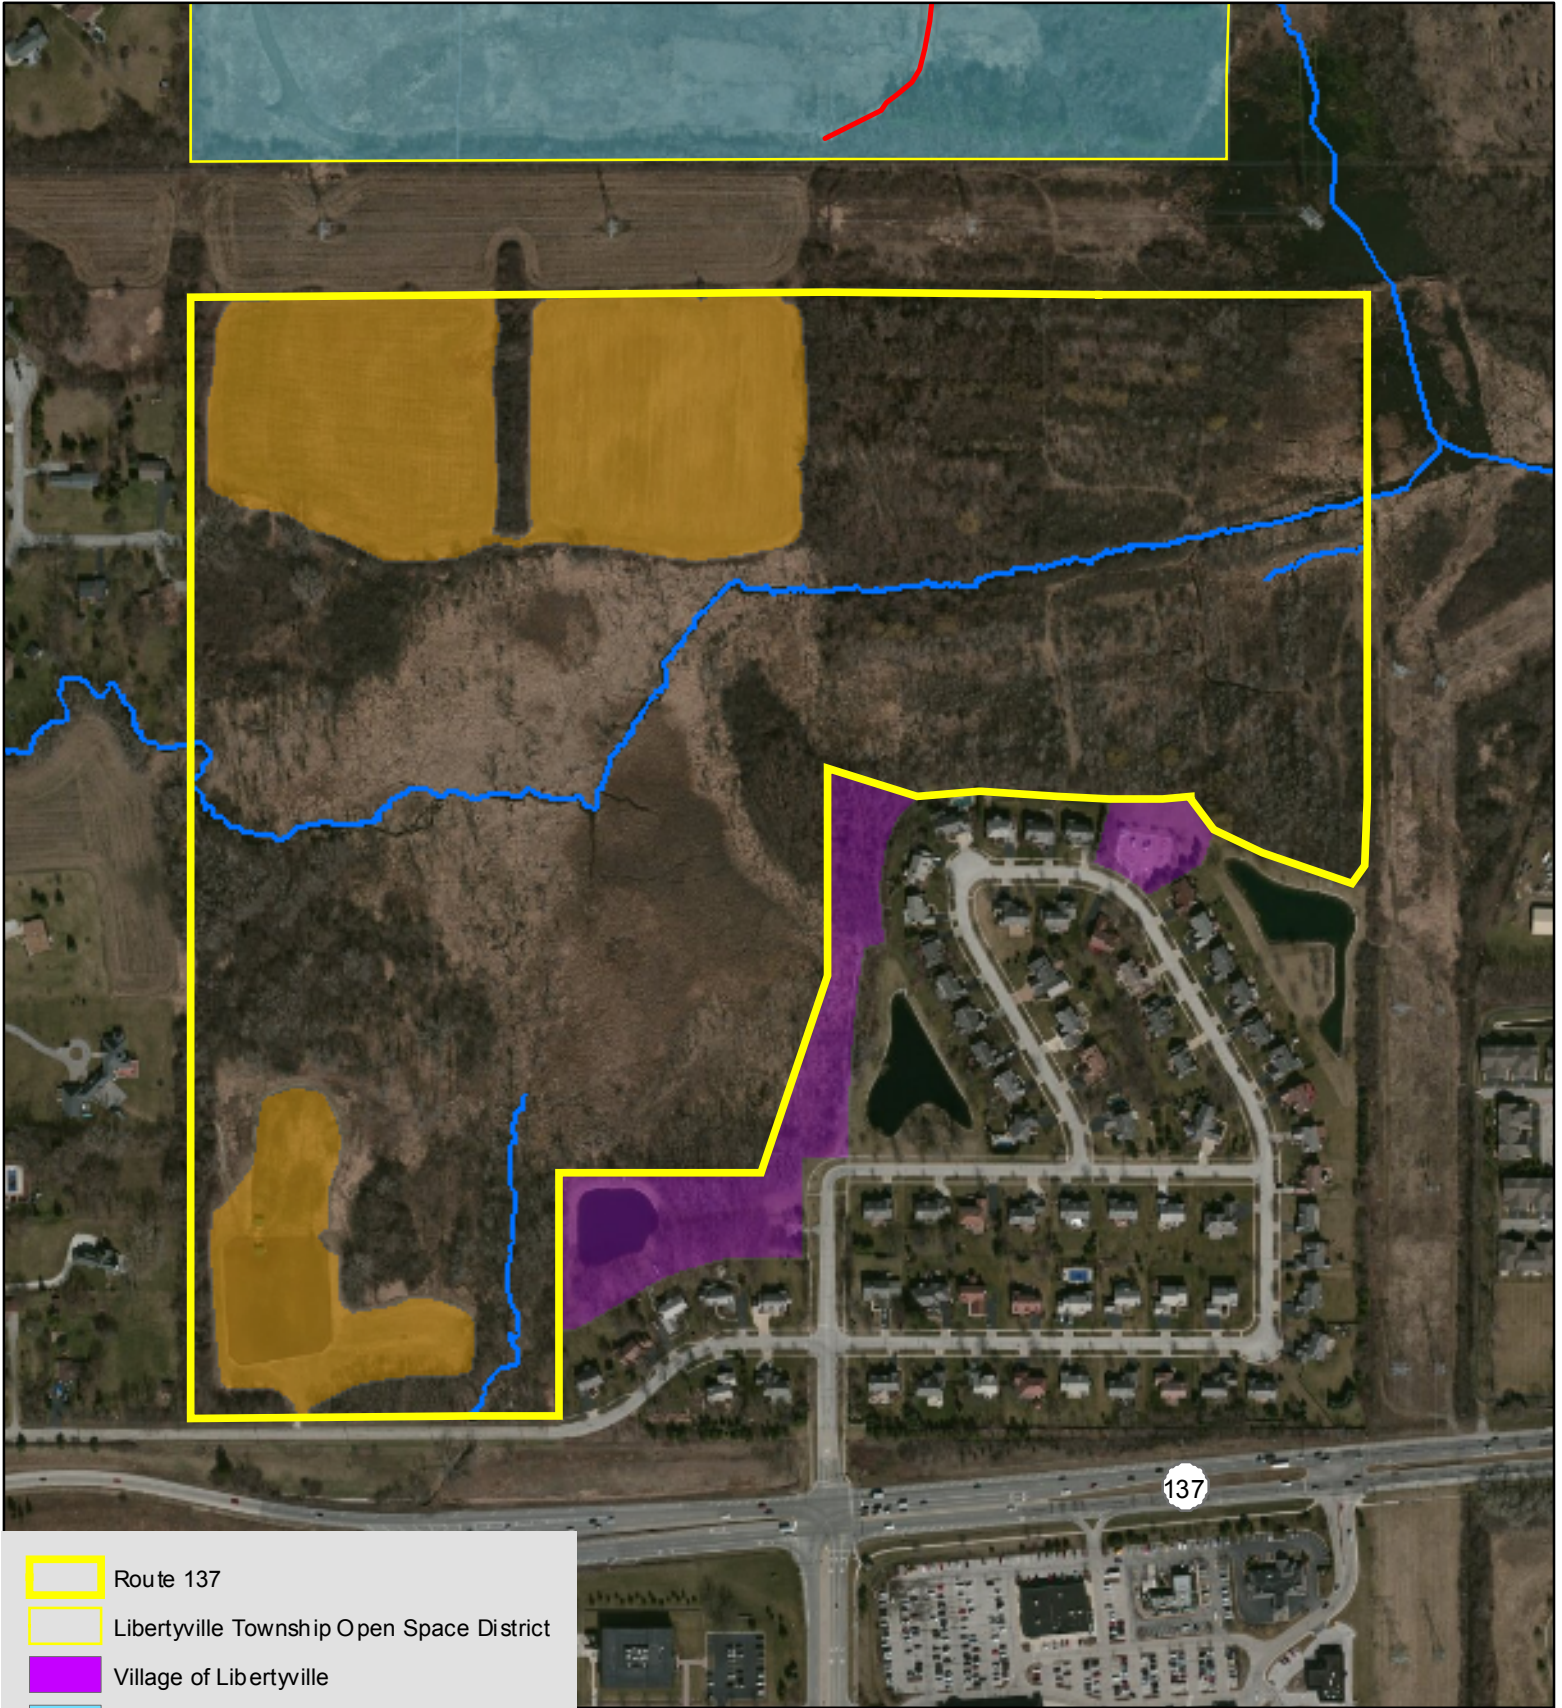

Route 137

92.271 acres

-  Route 137
-  Libertyville Township Open Space District
-  Village of Libertyville
-  Illinois Nature Preserves
-  Trails
-  Agricultural Fields 18.2 acres
-  Streams

0 250 500 1,000 Feet

1 inch = 400 feet 05/2013