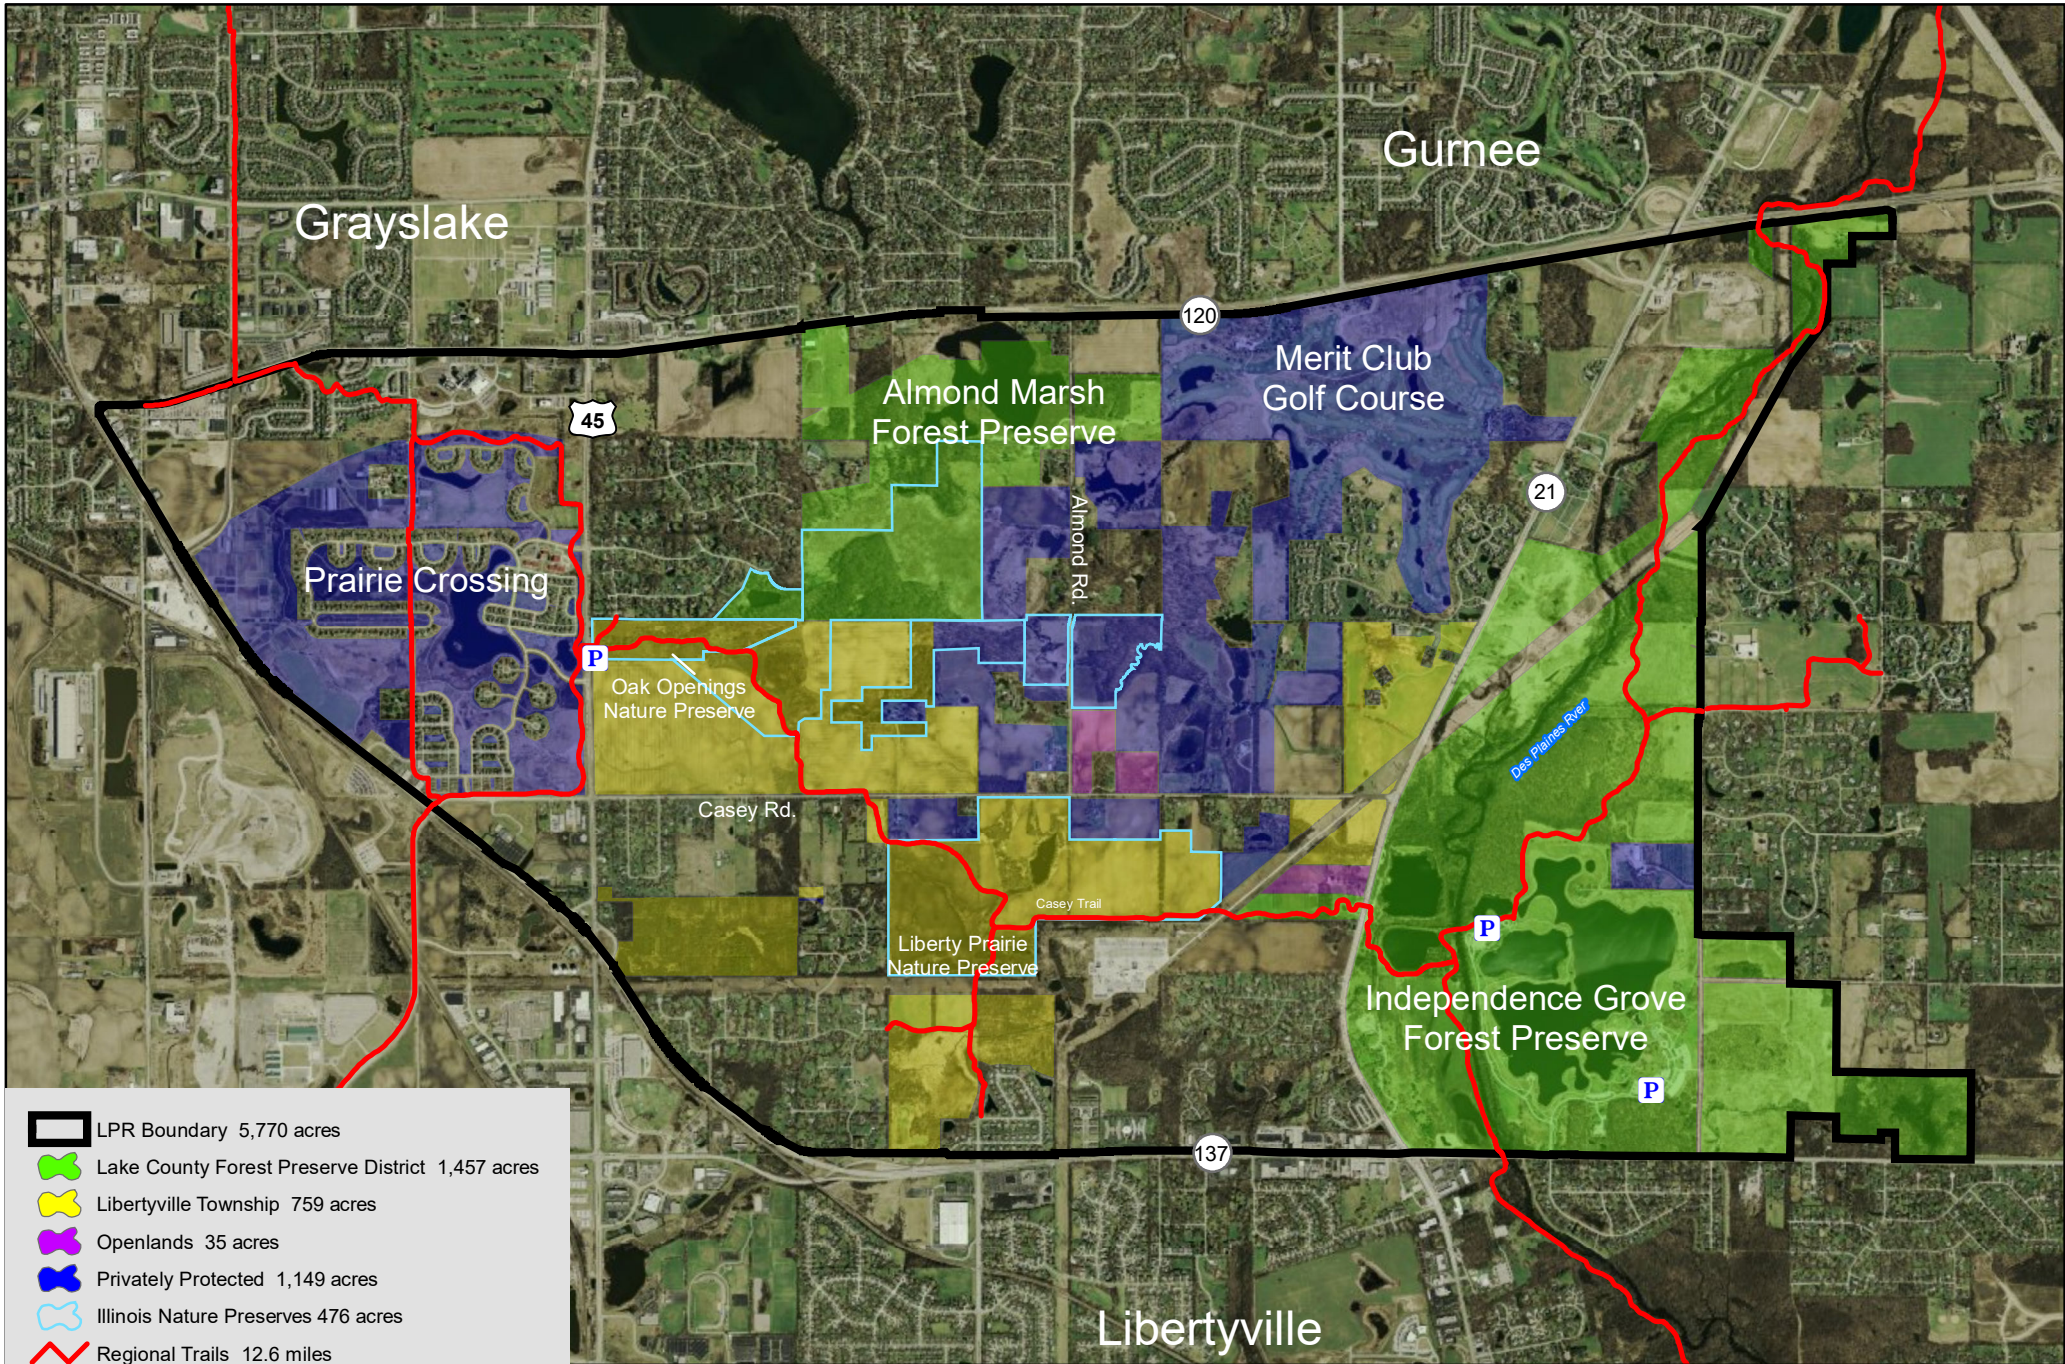

# Liberty Prairie Reserve

5,770 Acres Total

3,400 Acres Protected

To Rollins Savanna

Des Plaines River Trail

- LPR Boundary 5,770 acres
- Lake County Forest Preserve District 1,457 acres
- Libertyville Township 759 acres
- Openlands 35 acres
- Privately Protected 1,149 acres
- Illinois Nature Preserves 476 acres
- Regional Trails 12.6 miles
- Trail Access Parking